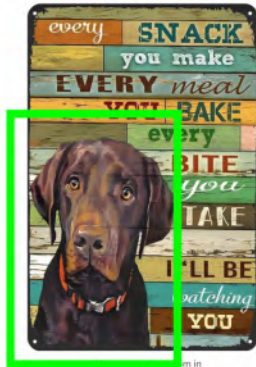

084 ffaHds

3/4/25, 7:25 PM

Amazon.com: Chocolate Labrador Metal Sign Rustic Decoration Vintage Tin Sign Home Kitchen Bar Cafe Club Cave Wall Decor Do...

amazon Deliver to DD Sewickley 15143 EN Account & Lists Returns & Orders

All **Rufus** Medical Care Alexa Pharmacy Amazon Basics Find a Gift Groceries Custom Products Today's Deals Sell Household, Health & Baby Care Buy Again Handmade Livestreams Amazon Home

Amazon Home Shop by Room Discover Shop by Style Home Décor Furniture Kitchen & Dining Bed & Bath Garden & Outdoor Home Improvement

Prime members save up to 80% on meds [Learn more](#)